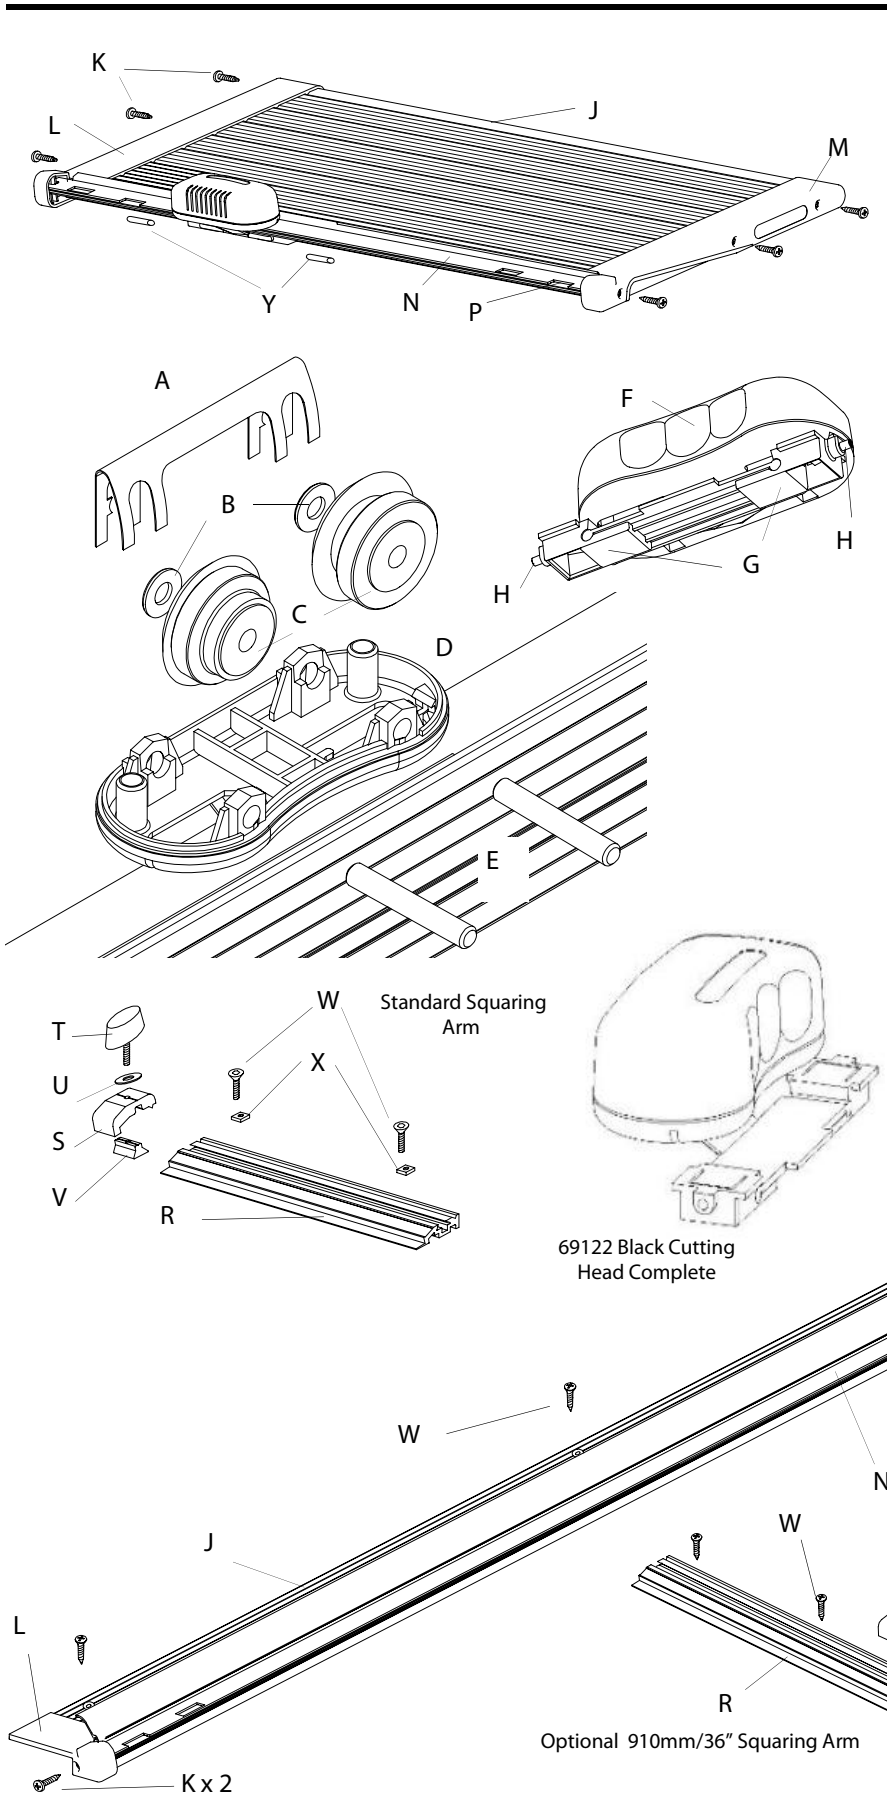

# Advanced Rotary Cutter Spare Parts

Notes: Parts are sold individually unless specified as a set.

Key	Advanced Rotary Cutter		Table Edge Advanced Rotary Cutter	
	Qty.	Code	Qty.	Code
A	1	CA25/195	1	CA25/195
B	2	CA30/083	2	CA30/083
C	1 Set	69124	1 Set	69124
D	1	CA10/273	1	CA10/273
E	2	KT01/103	2	KT01/103
F	1	CA75/119	1	CA75/119
G	2	CA75/120	2	CA75/120
H	2	CA30/273	2	CA30/273
J	1	KT */100	1	KT */113
K	6	CA30/249	2	CA30/249
L	1	CA75/116	1	KT51/111
M	1	CA75/117	1	KT51/112
N	1	KT */101	1	KT */101
P	1	KT */102	1	KT */102
R	1	KT05/107	1	KX94/100
S	1	KT05/108	1	KT05/108
T	1	CA30/007	1	CA30/007
U	1	CA30/033	1	CA30/033
V	1	KL01/066	1	KL01/066
W	2	CA30/117	*	CA30/242
X	2	CA30/275	-	-
Y	2	KT01/106	2	KT01/106
Rubber Feet	*	CA75/122	-	-
Scales Sticker	1	CA25/198	-	-
Sq. Arm Scale Stickers	1	CA25/211	1	CA25/211

\* State size of machine when ordering parts

**Foster Keencut**  
 Toll Free: 800 523 4855  
 Tel: (267) 413 6220  
 Fax: (267) 413 6227  
 information@fosterkeencut.com  
 204 B Progress Drive  
 Montgomeryville, PA 18936